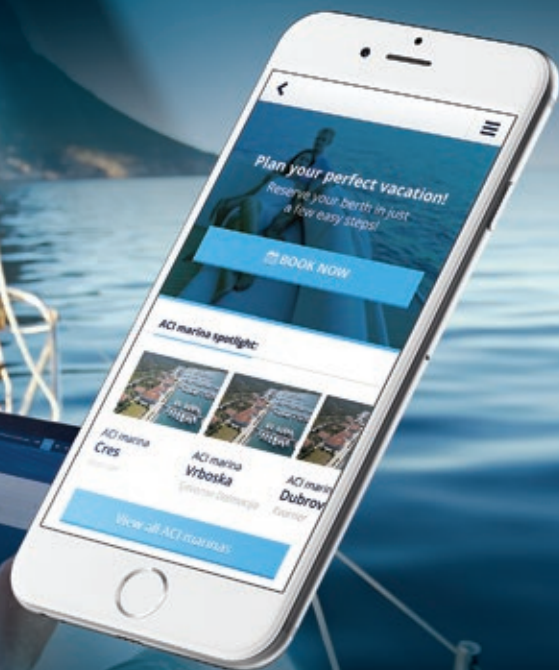

Book your berth easily and quickly!

www.aci-marinas.com